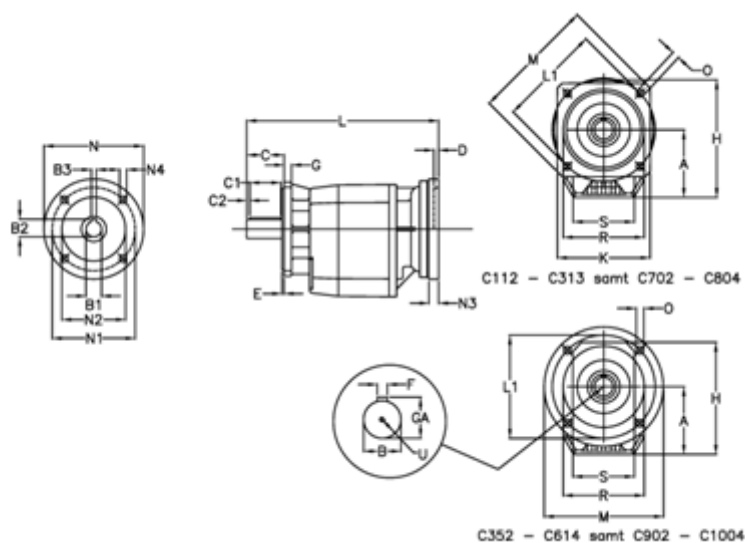

Article number: 40600800562460  
 Description: Helical gearbox  
 C802F-5,6-P180B5

## Measures

A = 247.0	D = 6.0	L1 = 350	R = 320
B = 80	E = 5	M = 400	S = 300
B1 = 48	F = 22	N = 350	U = M20x42
B2 = 51.8	G = 20	N1 = 300	
B3 = 14	GA = 85.0	N2 = 250	
C = 140	H = 422.0	N3 = 23	
C1 = 110	K = 350	N4 = 18	
C2 = 15	L = 635.0	O = 18.0	